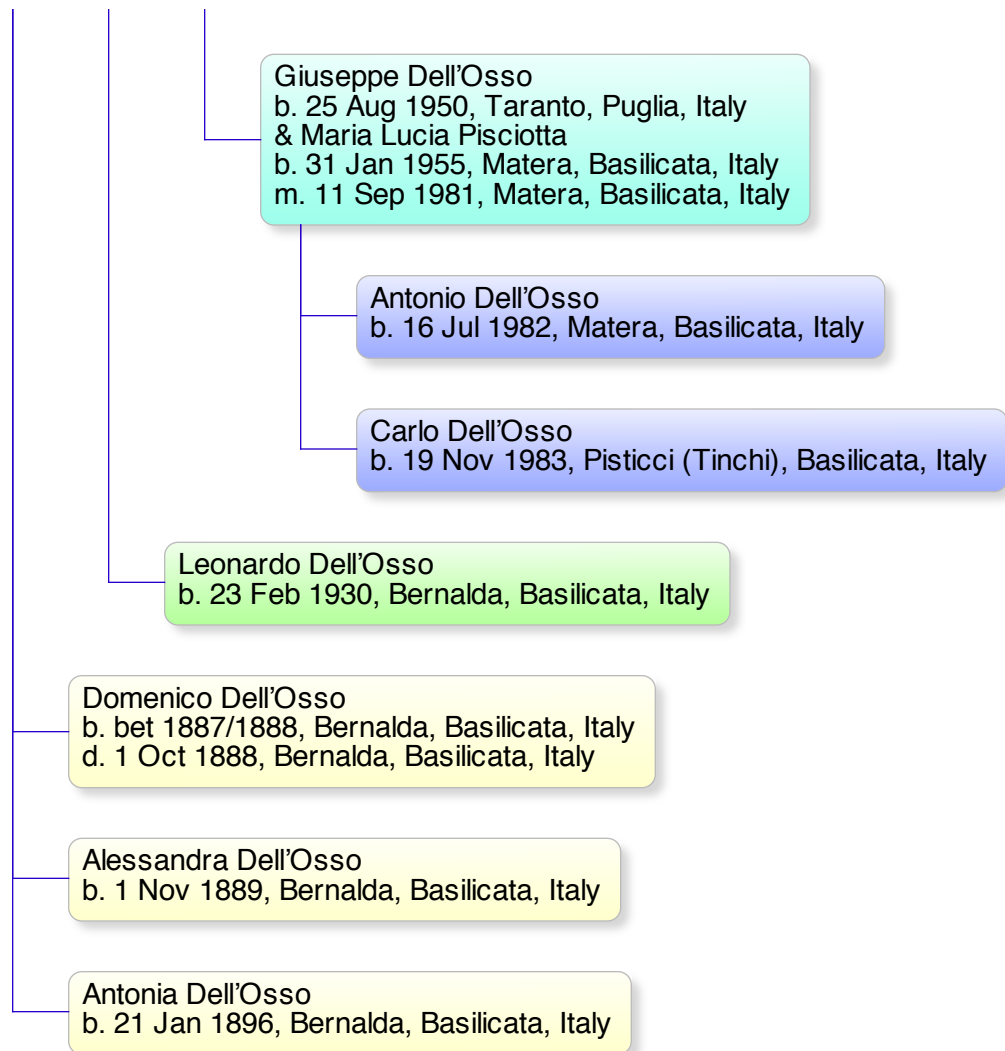

# Giuseppe Antonio Dell'Osso's Descendant Tree

Giuseppe Antonio Dell'Osso  
b. abt 1836/37, Bernalda, Basilicata, Italy  
d. UNK, Bernalda, Basilicata, Italy  
& Giulia Maria Statile  
b. abt 1845, Bernalda, Basilicata, Italy  
d. UNK, Bernalda, Basilicata, Italy  
m. 18 Oct 1863, Bernalda, Basilicata, Italy

Berardino Dell'Osso  
b. abt 1865, Bernalda, Basilicata, Italy  
d. bef 1912, Bernalda, Basilicata, Italy  
& Maria Carmella Gallitelli  
b. abt 1867, Bernalda, Basilicata, Italy  
m. 10 May 1885, Bernalda, Basilicata, Italy

Giuseppe Dell'Osso  
b. 2 Jul 1886, Bernalda, Basilicata, Italy  
d. 7 Aug 1964, Bernalda, Basilicata, Italy  
& Siri Nova  
b. UNK, UNK  
m. 1 Jul 1912, Bernalda, Basilicata, Italy

Giuseppe Dell'Osso  
b. 2 Jul 1886, Bernalda, Basilicata, Italy  
d. 7 Aug 1964, Bernalda, Basilicata, Italy  
& Nicoletta Adelina Letizia Guida  
b. 20 Oct 1891, Nova Siri  
d. 20 Jul 1984, Bernalda, Basilicata, Italy  
m. 1 Jun 1912, Nova Siri

Bernardo Dell'Osso  
b. 25 Oct 1914, Bernalda, Basilicata, Italy  
& Antonia Venezia  
b. UNK, Bernalda, Basilicata, Italy

Giambattista Dell'Osso  
b. 2 Dec 1921, Bernalda, Basilicata, Italy

Antonio Dell'Osso  
b. 4 Aug 1925, Bernalda, Basilicata, Italy  
d. 14 Dec 1996, Taranto, Puglia, Italy  
& Flora Mazzoccola  
b. 27 Oct 1930, Taranto, Puglia, Italy  
d. 12 Nov 2011, Taranto, Puglia, Italy  
m. Jun 1946, Taranto, Puglia, Italy